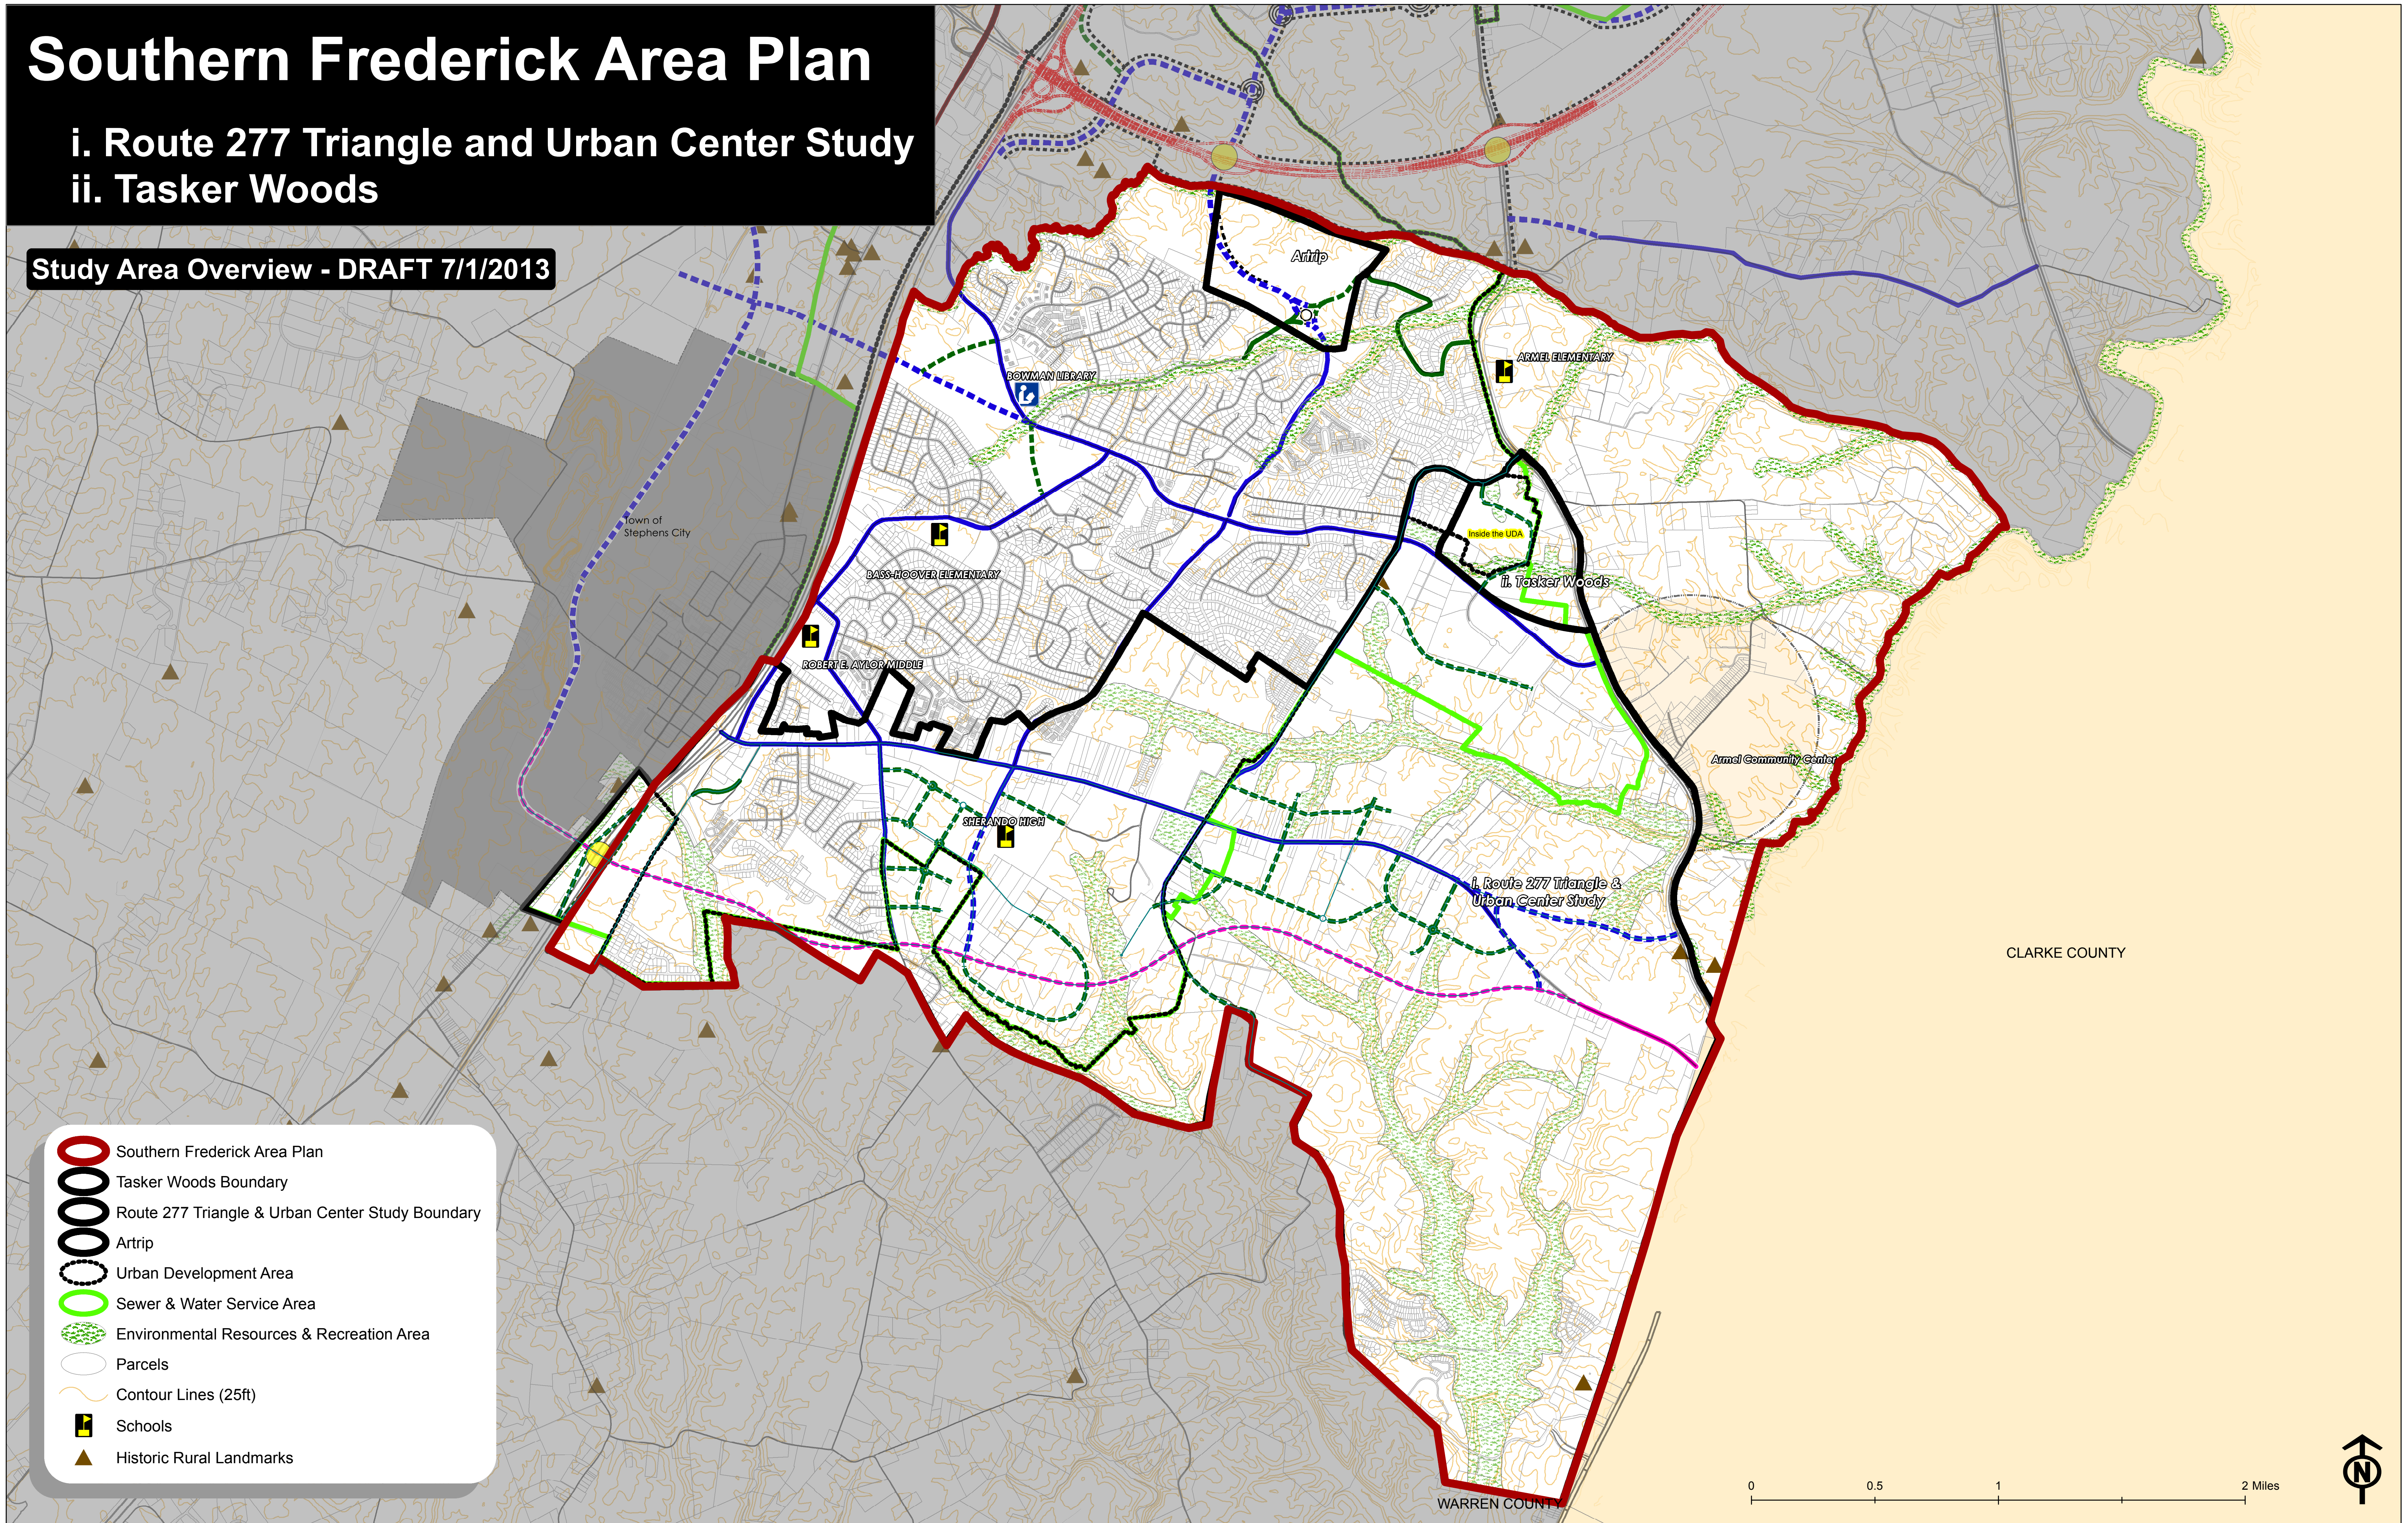

Southern Frederick Area Plan

- i. Route 277 Triangle and Urban Center Study
- ii. Tasker Woods

Study Area Overview - DRAFT 7/1/2013

- Southern Frederick Area Plan
- Tasker Woods Boundary
- Route 277 Triangle & Urban Center Study Boundary
- Artrip
- Urban Development Area
- Sewer & Water Service Area
- Environmental Resources & Recreation Area
- Parcels
- Contour Lines (25ft)
- Schools
- Historic Rural Landmarks